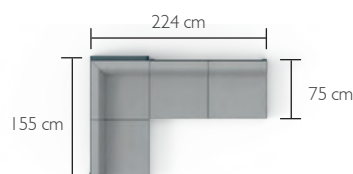

Composition n°6

2-seater central module (8520)
2-seater corner module
- right (8524) or left (8523) -