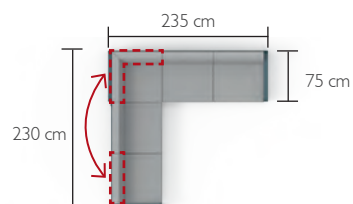

Composition n°7

3-seater sofa (8480)
2-seater corner module
- right (8524) or left (8523) -

Reverse the sofa backrest cushion and the corner cushion of the corner module.