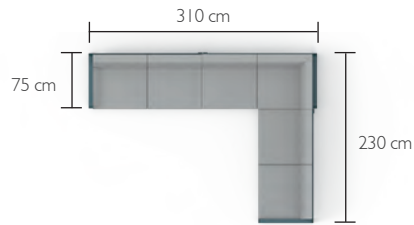

BELLEVE

LOUNGE

Composition n°8

- 2-seater left module (8521)
- 2-seater right module (8522)
- 2-seater corner module
  - right (8524) or left (8523) -