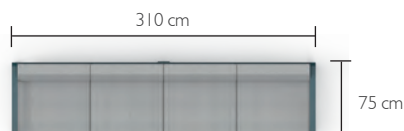

### Composition n°3

1-seater left module (8511)  
Rectangular connecting shelf (8452)  
2-seater right module (8522)

The **BEBOP**, **BELLEVIE** and **ULTRASOFA** low tables are the perfect addition to any layout. The choice is yours!

## Composition n°4

2-seater left module (8521)  
2-seater right module (8522)