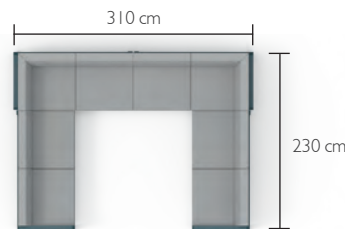

Composition n°9

- 2-seater left module (8521)
- 2-seater left corner module (8523)
- 2-seater right corner module (8524)
- 2-seater right module (8522)