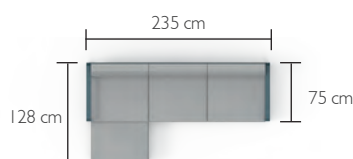

Composition n°5