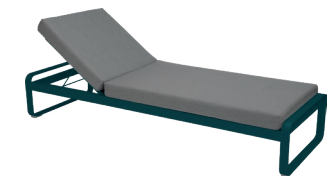

2-SEATER CLUB SOFA

CARE AND CLEANING OF YOUR FURNITURE

8475
3-SEATER PROTECTIVE COVER

8480
3-SEATER SOFA

8530
3-SEATER CLUB SOFA

8476
3.5-SEATER PROTECTIVE COVER

8580 & 8581

8477
2-SEATER OTTOMAN COVER

8494
2-SEATER OTTOMAN

8478
1-SEATER OTTOMAN COVER

8490
1-SEATER OTTOMAN

8479
PROTECTIVE COVER PREMIUM SUNLOUNGER

8502XXYY
PREMIUM SUNLOUNGER

Fermob 

Fermob - Parc Actival - 01140 Thoissey - France

fermob.com