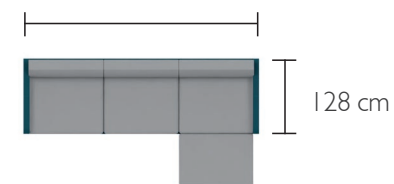

235 cm

REF :

A 8480

B 8490

FURNITURE PRICE