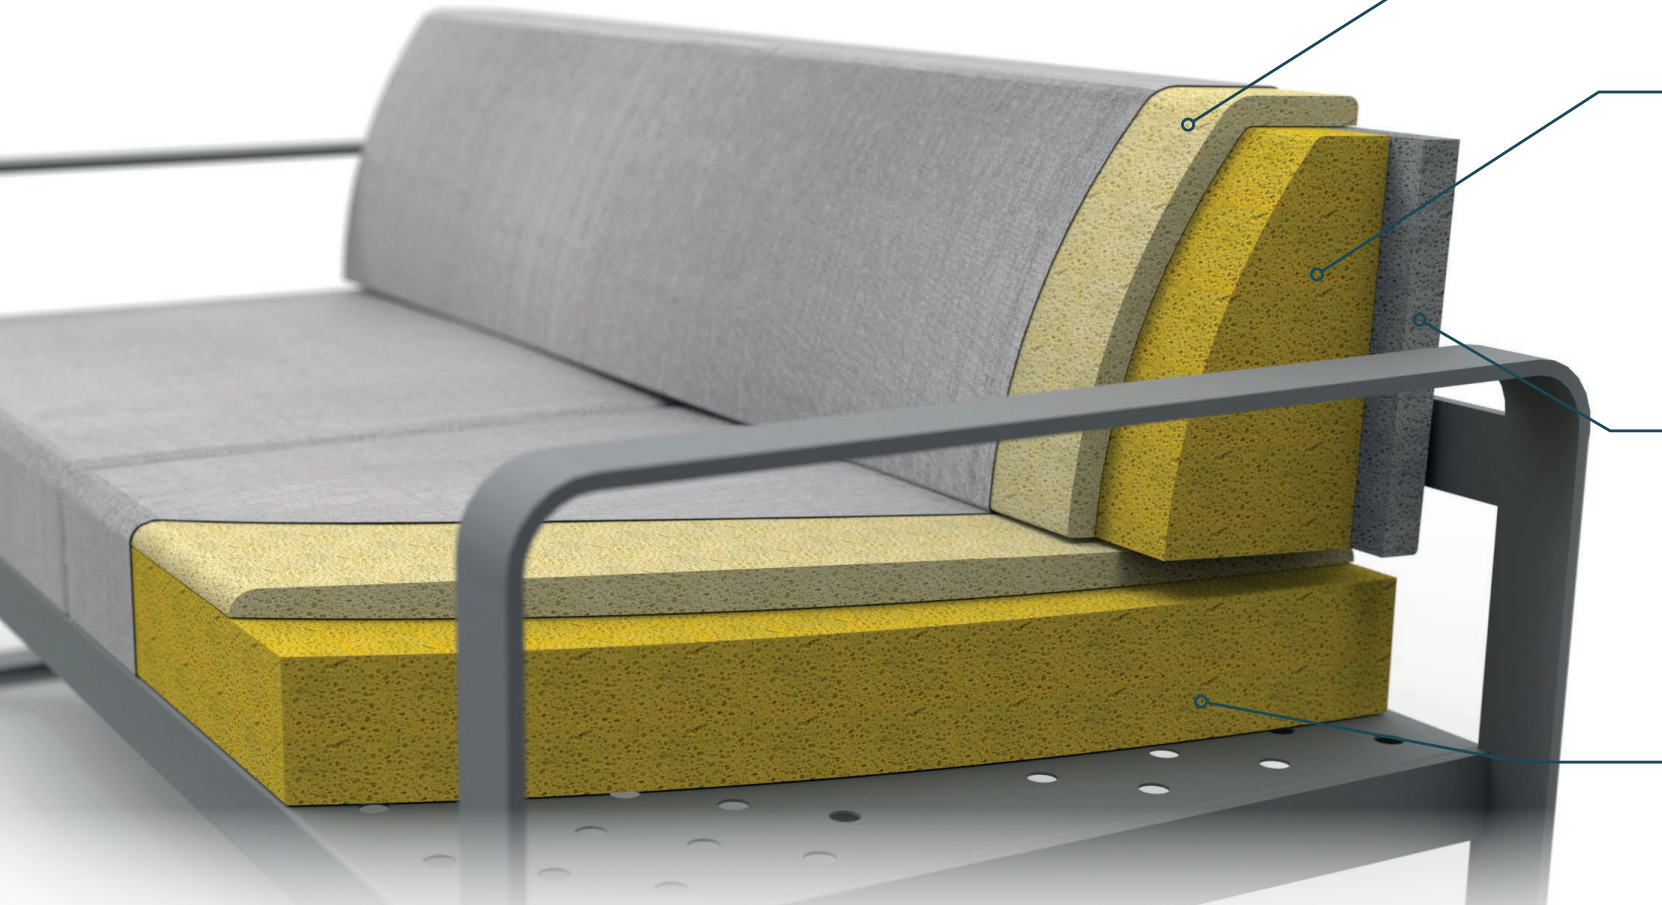

Fermob 

BELLEVIE
LOUNGE

YOUR LOUNGE SPACE IS *100% modular*

The Bellevie collection is synonymous with Joie de Vivre, whether on a terrace, in the garden or even indoors, with a complete range **from dining units to low lounge areas**. The Bellevie lounge range, which is composed of both **independent and modular elements**, offers a variety of possible configurations to adapt to any space.

"Our specialty is design and architecture: creating a number of products that generate the image of changes in lifestyles."

*Design Pagnon
& Pelhaître*

High resilience foam

Polyurethane-based foam chosen by Fermob for its ability to return to its initial shape after being deformed, even after a long period of use.